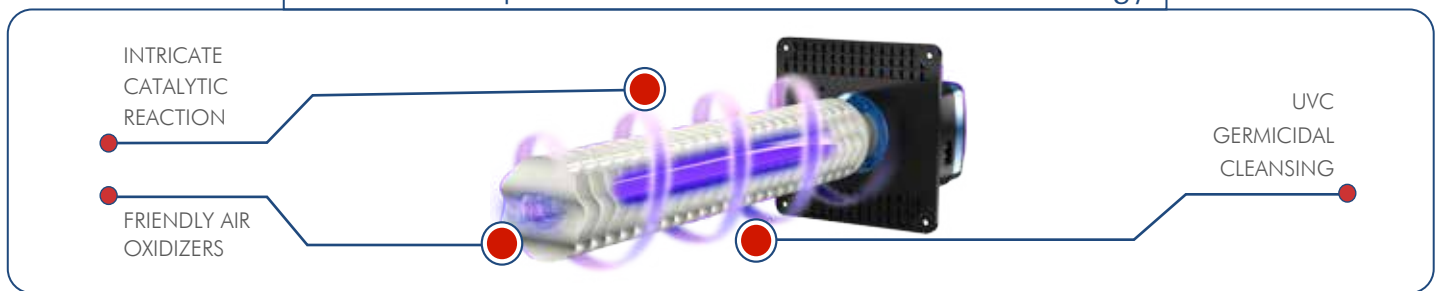

What can the Respicare AirSterilizer Pro® Air Treatment System do for you?

The Respicare AirSterilizer Pro® is a powerful, whole home, air cleansing system. Its potent purification technology utilizes Ultra Violet light to accelerate **ionic, oxidative processes** that **help eliminate airborne odors, VOC’s, bacteria, virus, mildew, microbials & molds**. It features our patented **“Spiroplate” catalytic chamber** that emits these active air cleansers. These cleansers migrate throughout your home to help oxidize airborne contaminants wherever they roam.

Aerospace Technology - The Respicare AirSterilizer Pro® works 4 ways to purify your indoor air.

The Respicare AirSterilizer Pro® produces **four natural oxidative cleansers** that are highly reactive and able to remove harmful airborne & surface pollutants. It is an effective & efficient **“whole home”** air cleansing device.

Bacteria & Virus

Chemicals

Odors

VOC’s

Molds

Patented Respicare Oxidation Purification Technology

Maintenance

The AirSterilizer Pro® features 9000 hour UVC Germicidal lamps. Periodic maintenance & replacement is required to ensure optimum air cleansing & disinfection.