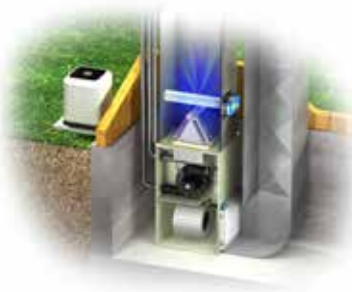

The AirSterilizer Pro® features 9000 hour UVC Germicidal lamps. Periodic maintenance & replacement is required to ensure optimum air cleansing & disinfection.

Unit Size	Model Part Code	Replacement Lamps
7"	6RDPO10W7L	6RBUVO10W7L
7"	6RDPO18W9L	6RBUVO10W7L
9"	6RDPO36W16L	6RBUVO18W9L
9"	6RDPL010W7L	6RBUVO18W9L
16"	6RDPL018W9L	6RBUVO36W16L
16"	6RDPL036W16L	6RBUVO36W16L
16"	6RDPLFS36W16L	6RBUVFS36W16L
16"	6RDPLFS36W16L	6RBUVFS36W16L